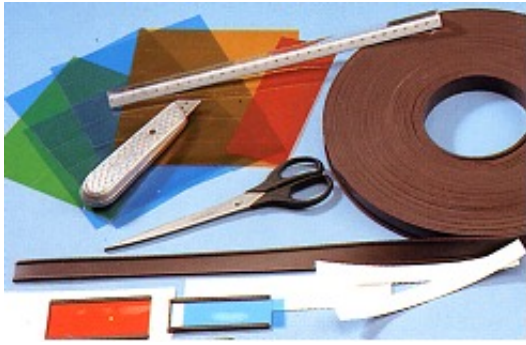

**"C" PROFILE MAGNET ROLL**

Neutral "C" profile roll. Cardboard and transparent acetate protective layer are sold on request.

CODE	H MM	L MT
RC02.000000.5010		10
RC02.000000.5015		15
RC02.000000.5020		20
RC02.000000.5025		25
RC02.000000.5030		30
RC02.000000.5040		40
RC02.000000.5050		50
RC02.000000.5060		60
RC02.000000.5070		70

All the measures are in millimeters. Other sizes or shapes by request.